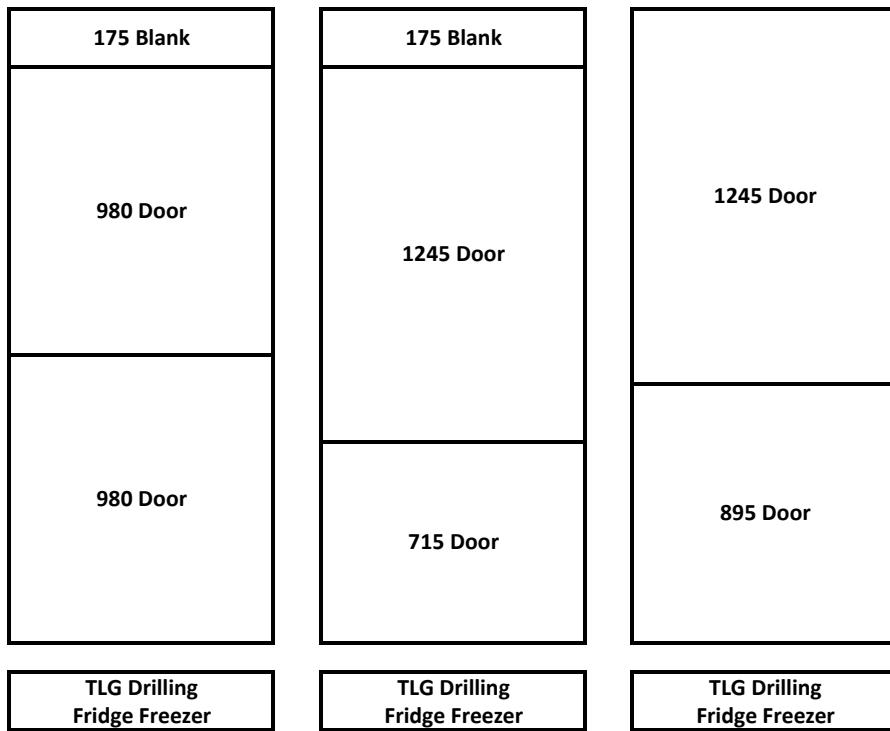

TLG 2150 - Larder / Fridge Freezer Drilling

TOGMF 2150 - Single Oven / Double Oven & Microwave Drilling